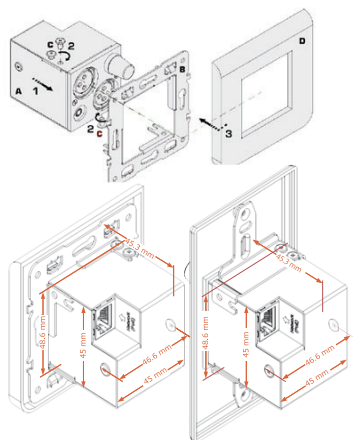

背面図 / DANTE Connectivity